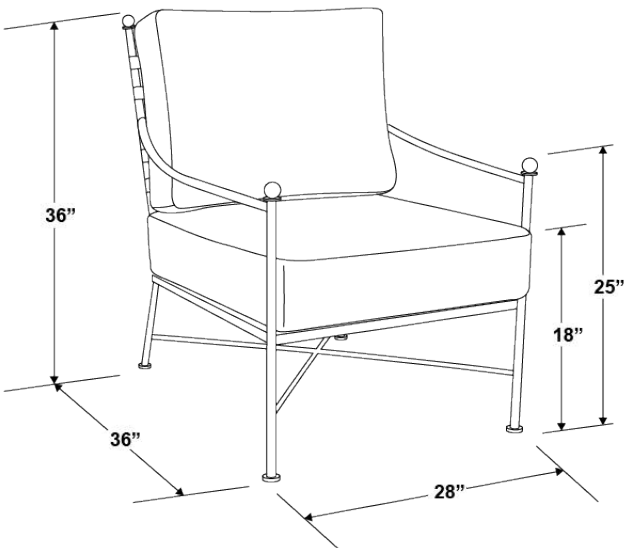

## PROVENCE CLUB CHAIR

SKU 3201-21

### SPECS

- |                  |  |
|------------------|--|
| Width: 28"       | • Wrought Iron frame with 5 step finish process.         |
| Depth: 36"       | • Powder-coated with Century Pewter hand brushed finish. |
| Height: 36"      | • Adjustable Feet.                                       |
| Arm Height: 25"  | • Commercial Quality Construction.                       |
| Seat Height: 18" | • Weather resistant, high-resiliency foam cushions.      |
| Weight: 35 lbs   | • Stocked in Premium Sunbrella fabric in Canvas Flax.    |
|                  | • Custom Cushions available in approx. 4 weeks.          |
|                  | • Standard 54" fabric COM yardage required: 3 yards.     |